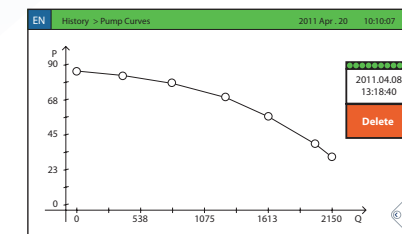

• GPW + GPU model shown

Electric Fire Pump Controller

Electric Fire Pump Controller with Transfer Switch

Settings

History/Statistics

Events

Date	Time	Message
2011.07.22	14:18:20	User 9 Logger In
2011.07.22	15:59:27	Under Voltage OCCURED
2011.07.22	13:59:27	Under Voltage INACTIVE
2011.07.22	13:58:21	IO Exp1 Comm Error ACTIVE
2011.07.22	13:54:25	Alarms Resetted
2011.07.22	13:54:05	Alt. IS Tripped/Open OCCURED
2011.07.22	13:54:05	Control Voltage Returned
2011.07.22	13:54:05	User 9 Logger Off
2011.07.22	13:54:05	Alarms Resetted
2011.07.22	13:54:05	IO Tr.Sw. Comm Error OCCURED

Service

Service Done | **Last Done:** 2011.04.20 | **Next On:** 2011.10.20

Pump Curves

Pressure Curves

ViZiTouch major features include:

- Touch screen operation with 4.2" color display and intuitive graphics
- Expandable storage
- Multi-language
- Upgradable software
- Password protected