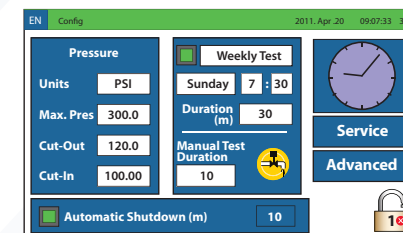

• GPW + GPU model shown

Electric Fire Pump Controller

Electric Fire Pump Controller with Transfer Switch

Settings

History/Statistics

Events

Date	Time	Message
2011.07.22	14:18:20	User 9 Logger In
2011.07.22	15:59:27	Under Voltage OCCURED
2011.07.22	13:59:27	Under Voltage INACTIVE
2011.07.22	13:58:21	IO Exp1 Comm Error ACTIVE
2011.07.22	13:54:25	Alarms Resetted
2011.07.22	13:54:05	Alt. IS Tripped/Open OCCURED
2011.07.22	13:54:05	Control Voltage Returned
2011.07.22	13:54:05	User 9 Logger Off
2011.07.22	13:54:05	Alarms Resetted
2011.07.22	13:54:05	IO Tr.Sw. Comm Error OCCURED

Service

Service Done | **Last Done:** 2011.04.20 | **Next On:** 2011.10.20

Pump Curves

Pressure Curves

ViZiTouch major features include:

- Touch screen operation with 4.2" color display and intuitive graphics
- Expandable storage
- Multi-language
- Upgradable software
- Password protected