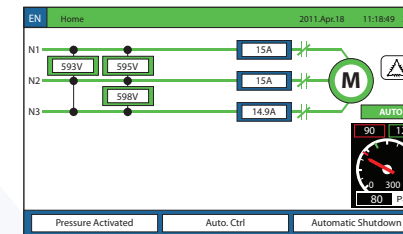

• Key lock

• Remote alarm contacts with removable terminals

• Surge arrester

• Custom designed emergency start mechanism with integrated limit switch

• GPA model shown

• Gland plate

• VIZITouch operator interface

• GPW + GPU model shown

Electric Fire Pump Controller

Electric Fire Pump Controller with Transfer Switch

Settings

History/Statistics

Events

Date	Time	Message
2011.07.22	14:18:20	User 9 Logger In
2011.07.22	15:59:27	Under Voltage OCCURED
2011.07.22	13:59:27	Under Voltage INACTIVE
2011.07.22	13:58:21	IO Exp1 Comm Error ACTIVE
2011.07.22	13:54:25	Alarms Resetted
2011.07.22	13:54:05	Alt. IS Tripped/Open OCCURED
2011.07.22	13:54:05	Control Voltage Returned
2011.07.22	13:54:05	User 9 Logger Off
2011.07.22	13:54:05	Alarms Resetted
2011.07.22	13:54:05	IO Tr.Sw. Comm Error OCCURED

Service

Service Done | **Last Done:** 2011.04.20 | **Next On:** 2011.10.20

Pump Curves

Pressure Curves

ViZiTouch major features include:

- Touch screen operation with 4.2" color display and intuitive graphics
- Expandable storage
- Multi-language
- Upgradable software
- Password protected