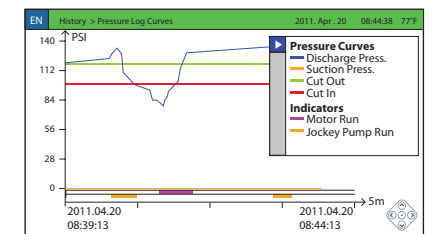

• GPW + GPU model shown

Electric Fire Pump Controller

Electric Fire Pump Controller with Transfer Switch

Settings

History/Statistics

Events

Date	Time	Message
2011.07.22	14:18:20	User 9 Logger In
2011.07.22	15:59:27	Under Voltage OCCURED
2011.07.22	13:59:27	Under Voltage INACTIVE
2011.07.22	13:58:21	IO Exp1 Comm Error ACTIVE
2011.07.22	13:54:25	Alarms Resetted
2011.07.22	13:54:05	Alt. IS Tripped/Open OCCURED
2011.07.22	13:54:05	Control Voltage Returned
2011.07.22	13:54:05	User 9 Logger Off
2011.07.22	13:54:05	Alarms Resetted
2011.07.22	13:54:05	IO Tr.Sw. Comm Error OCCURED

Service

Service Done | **Last Done:** 2011.04.20 | **Next On:** 2011.10.20

Pump Curves

Pressure Curves

ViZiTouch major features include:

- Touch screen operation with 4.2" color display and intuitive graphics
- Expandable storage
- Multi-language
- Upgradable software
- Password protected