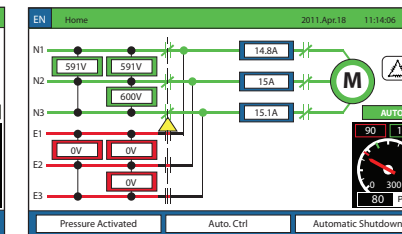

• Key lock

• Remote alarm contacts with removable terminals

• Surge arrester

• Custom designed emergency start mechanism with integrated limit switch

• GPA model shown

• Gland plate

• VIZITouch operator interface

• GPW + GPU model shown

Electric Fire Pump Controller

Electric Fire Pump Controller with Transfer Switch

Settings

History/Statistics

Events

Date	Time	Message
2011.07.22	14:18:20	User 9 Logger In
2011.07.22	15:59:27	Under Voltage OCCURED
2011.07.22	13:59:27	Under Voltage INACTIVE
2011.07.22	13:58:21	IO Exp1 Comm Error ACTIVE
2011.07.22	13:54:25	Alarms Resetted
2011.07.22	13:54:05	Alt. IS Tripped/Open OCCURED
2011.07.22	13:54:05	Control Voltage Returned
2011.07.22	13:54:05	User 9 Logger Off
2011.07.22	13:54:05	Alarms Resetted
2011.07.22	13:54:05	IO Tr.Sw. Comm Error OCCURED

Service

Service Done | **Last Done:** 2011.04.20 | **Next On:** 2011.10.20

Pump Curves

Pressure Curves

ViZiTouch major features include:

- Touch screen operation with 4.2" color display and intuitive graphics
- Expandable storage
- Multi-language
- Upgradable software
- Password protected